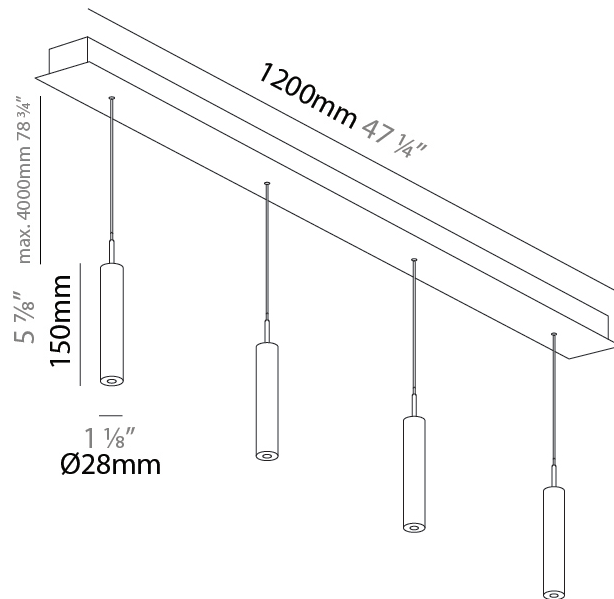

GENERAL

Series: G-Mini Channel
Subseries: G-Mini Channel Hangover
Brand: Prolight
Division: Architectural
Mounting Type: Suspension
Mounting Location: Ceiling
Subcategory: Spots

PHYSICAL

Shape: Cylinder
Diameter (mm): 28
Diameter (in): 1 1/8
Length (mm): 1200
Length (in): 47 1/4
Height (mm): 150
Height (in): 5 7/8
Light Distribution: Direct
Diffuser: Shine Ring - NOR / OPL / YEL / ORA / RED / BLU / GRN
Fixture Finish: SSR / BKV / CWI / CRY / HAB / UFT / ITA / RUA / FTG / MYG / LOD / PUS / FRO / FUP / KIA / POP / BLS / SPG / MEY / GOH / GUM / CHC / COM / ABZ / JAG / OBR / MOS / ROR
Accent Finish: NOF / COP / MIR / SSS
Fixture Material: Extruded Aluminum / Steel
Cable Details: 2,000mm/78 3/4" / 4,000mm/157 1/2" - Cable, Black, Green, Orange, Red, White

ELECTRICAL

Lamp Type: LED (Zhaga Standard)
Input Wattage (W): 26
Total Output Wattage (W): 23.7
Dimming: Tri-Mode (Non-Dimming and Phase Dimming (120Vac only) and 0-10V Dimming)
Driver Included: Yes
Driver Location: Integrated
Driver Type: Constant Current - Universal
Driver Class: Class 2
Input Voltage (V): 120 - 277

LED

Color Temperature (°K): 2700 / 3000 / 3500 / 4000
Max. Delivered Lumen (lm): 1557 / 1421 / 1499 / 1450
Nominal Lumen (lm): 1840 / 1949 / 2057 / 2112
CRI: >90 CRI
Lamp Life (hrs): 50000

OPTICAL

Beam Angle: 32 / 58

RATINGS AND CERTIFICATIONS

Certified By: Certified for North American Standards
IP rating: IP20